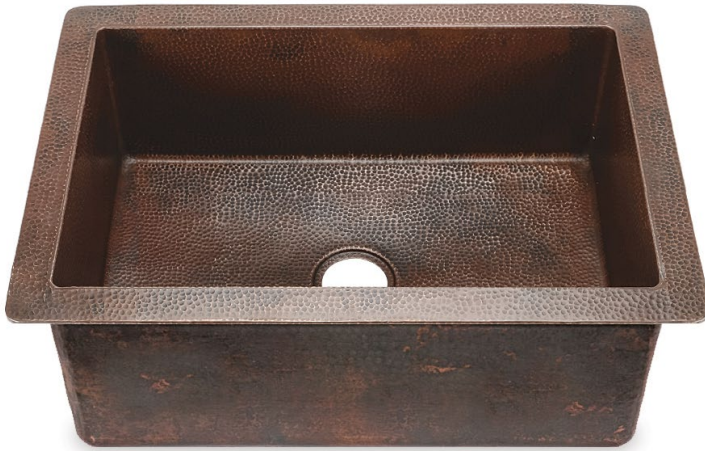

# CO002 Copper Series Large Single Bowl Kitchen Sink

## Features and Product Information

- 14-Gauge, hammered copper finish
- 3-1/2" (90mm) drain opening
- Includes copper disposal flange

### Inside Sink Dimensions:

Length ..... 29"  
Width ..... 16"  
Depth ..... 10"

### Overall Sink Dimensions:

Length ..... 32"  
Width ..... 19"  
Depth ..... 10"

**Drain Connection:** ..... 3.5" (90mm)

**Gauge:** ..... 14

**Product Weight:** ..... 40 lbs.

**Installation Type:** ..... Undermount