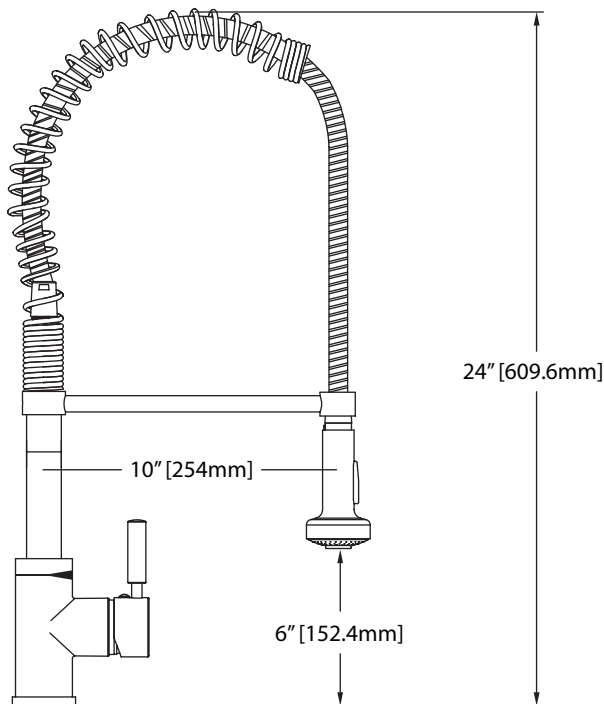

Modern Single-Lever Pull-Down Kitchen Faucet

FA001 | Chrome

HÄHN®

Features and Product Information

- Modern pull-down design
- Metal sprayhead with two water flow options diverts from spray to stream
- Single-lever handle for temperature and water pressure control
- Chrome finish
- Extra long double-braided stainless steel hose
- Ceramic disc cartridge for trouble-free service
- Solid brass construction

Technical Diagram