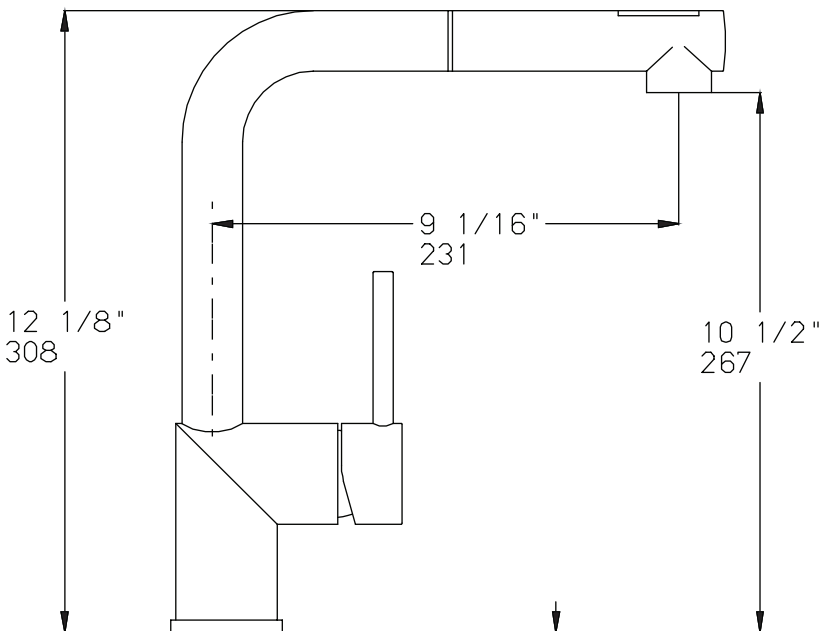

Ultra-Modern Duo Single-Lever Pull-Out Kitchen Faucet

FA009 | Chrome

HÄHN®

Features and Product Information

- Unique L-shaped design
- Single-lever handle
- Modern metal pull-out spray head
- Two water flow options divert from spray to stream
- Chrome Finish
- Extra long (60") double-braided stainless steel hose
- Ceramic disc cartridge for trouble-free service
- Solid brass construction
- Single-mount application

Technical Diagram