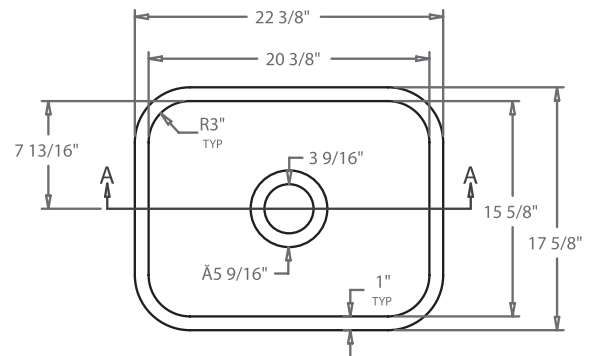

K-160 Solid Surface Single Bowl Kitchen Sink

LivingStone[®]
Quality Surfaces. Solid Value.

Dimensions

- **Inside Sink Dimensions:** 15-5/8" L x 20-3/8" W x 8-1/2" D
- **Overall Sink Dimensions:** 22-1/2" L x 17-3/4" W x 9-3/8" D

Features and Product Information

- Available in Brilliant White, Soft White and Creamy White
- Steeper sidewalls increase sink volume / work area at the base
- Fits in a 24" or larger base cabinet
- Seamless, easy-to-clean surface
- Nonporous surface resists mold, mildew and stains
- Drain holes are nominally 3-1/2" in diameter to accept all standard hardware, including waste disposal units

Recommended Router Bit

The recommended router bit for model: K-160 is:

- **3/8" Radius:** Wesley Tool Part Number: 300-150LI
- **1/2" Radius:** Wesley Tool Part Number: 300-155LI

US Surface Warehouse
4601 Spicewood Springs Rd.
Building A, Suite 1-100
Austin, Texas 78759
(866) 433-2229