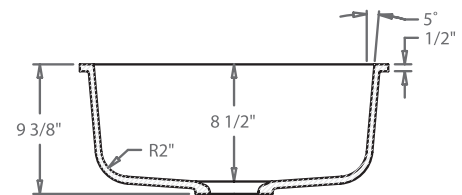

K-160 Solid Surface Single Bowl Kitchen Sink

LivingStone[®]
Quality Surfaces. Solid Value.

Dimensions

- **Inside Sink Dimensions:** 15-5/8" L x 20-3/8" W x 8-1/2" D
- **Overall Sink Dimensions:** 22-1/2" L x 17-3/4" W x 9-3/8" D

Features and Product Information

- Available in Brilliant White, Soft White and Creamy White
- Steeper sidewalls increase sink volume / work area at the base
- Fits in a 24" or larger base cabinet
- Seamless, easy-to-clean surface
- Nonporous surface resists mold, mildew and stains
- Drain holes are nominally 3-1/2" in diameter to accept all standard hardware, including waste disposal units

Recommended Router Bit

The recommended router bit for model: K-160 is:

- **3/8" Radius:** Wesley Tool Part Number: 300-150LI
- **1/2" Radius:** Wesley Tool Part Number: 300-155LI

US Surface Warehouse
4601 Spicewood Springs Rd.
Building A, Suite 1-100
Austin, Texas 78759
(866) 433-2229