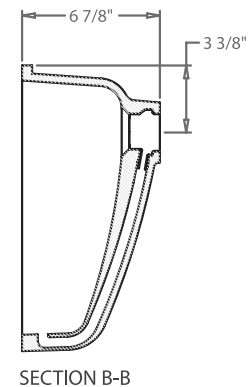

V-140 Solid Surface Bathroom Vanity Bowl

Dimensions

- **Inside Sink Dimensions:** 18" L x 12-3/4"W x 5"D
- **Overall Sink Dimensions:** 19-1/2" L x 14-5/16"W x 6-11/16"D

Features and Product Information

- Available in Brilliant White, Soft White and Creamy White
- Overflow is built into the sink for easier installation
- Seamless, easy-to-clean surface
- Nonporous surface resists mold, mildew and stains
- ADA Compliant

Recommended Router Bit

The recommended router bit for model: V-140 is:

- **3/8" Radius:** Wesley Tool Part Number: 300-786LI

US Surface Warehouse
4601 Spicewood Springs Rd.
Building A, Suite 1-100
Austin, Texas 78759
(866) 433-2229