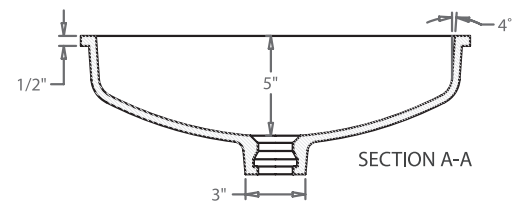

V-140 Solid Surface Bathroom Vanity Bowl

Dimensions

- **Inside Sink Dimensions:** 18" L x 12-3/4"W x 5"D
- **Overall Sink Dimensions:** 19-1/2" L x 14-5/16"W x 6-11/16"D

Features and Product Information

- Available in Brilliant White, Soft White and Creamy White
- Overflow is built into the sink for easier installation
- Seamless, easy-to-clean surface
- Nonporous surface resists mold, mildew and stains
- ADA Compliant

Recommended Router Bit

The recommended router bit for model: V-140 is:

- **3/8" Radius:** Wesley Tool Part Number: 300-786LI

US Surface Warehouse
4601 Spicewood Springs Rd.
Building A, Suite 1-100
Austin, Texas 78759
(866) 433-2229