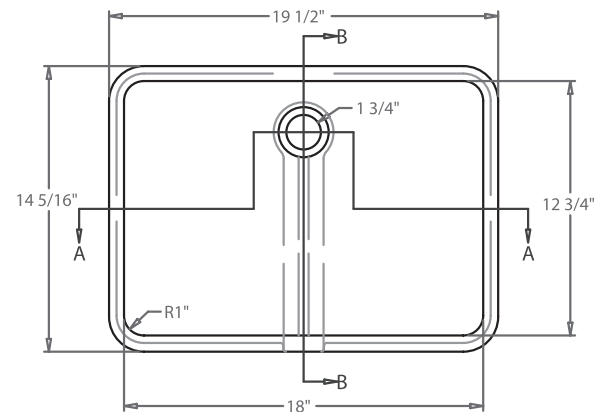

V-140 Solid Surface Bathroom Vanity Bowl

Dimensions

- **Inside Sink Dimensions:** 18" L x 12-3/4"W x 5"D
- **Overall Sink Dimensions:** 19-1/2" L x 14-5/16"W x 6-11/16"D

Features and Product Information

- Available in Brilliant White, Soft White and Creamy White
- Overflow is built into the sink for easier installation
- Seamless, easy-to-clean surface
- Nonporous surface resists mold, mildew and stains
- ADA Compliant

Recommended Router Bit

The recommended router bit for model: V-140 is:

- **3/8" Radius:** Wesley Tool Part Number: 300-786LI

US Surface Warehouse
4601 Spicewood Springs Rd.
Building A, Suite 1-100
Austin, Texas 78759
(866) 433-2229